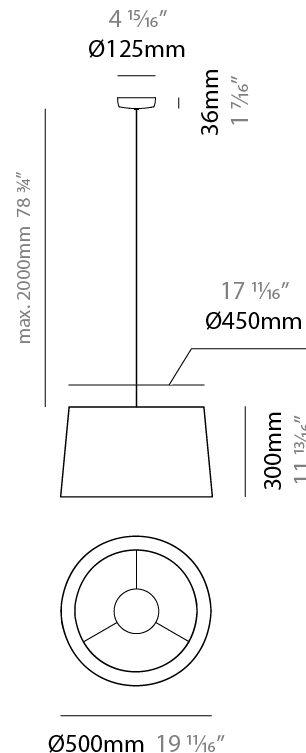

DRUM SUSPENSION

D111060-

base number   Finish Options   Finish Options

1. To build a product code in our configurator select the specify button on the base model # product page
2. To build a manual product code on this datasheet choose from the options listed below in blue font and add the suffix to the base model #

GENERAL

Series: Drum
Brand: Ole
Division: Design
Mounting Type: Suspension
Mounting Location: Ceiling
Subcategory: Up/Down Light

PHYSICAL

Shape: Drum
Diameter (mm): 500
Diameter (in): 19 11/16
Height (mm): 300
Height (in): 11 13/16
Max. Overall Height (mm): 2300
Max. Overall Height (in): 90 9/16
Light Distribution: Direct / Indirect
Weight (kg): 2.8
Weight (lbs): 6.2
Fixture Finish: BEI / BLK / BLU / COG / DGN / GRY / MRN / MOC / MUS / OLV / SIL / STN / TER / WHI
Holder Finish: BLK
Fixture Material: Fabric Cord / Metal
Cable Details: 2000mm Cable
Upon Request: Other fabric cord colors available upon request (see downloadable finish chart)

ELECTRICAL

Number of Lamps: 1
Lamp Type: LED Retrofit
Lamp Shape: A19
Bulb Included: Bulb Not Included
Max. Wattage Per Lamp (W): 15
Lamp Base: E26
Input Voltage (V): 120
Upon Request: 277Vac / GU24

LED

OPTICAL

RATINGS AND CERTIFICATIONS

Certified By: Certified for North American Standards
IP rating: IP20

PROJECT
TYPE
SPECIFIER
QUANTITY
DATE