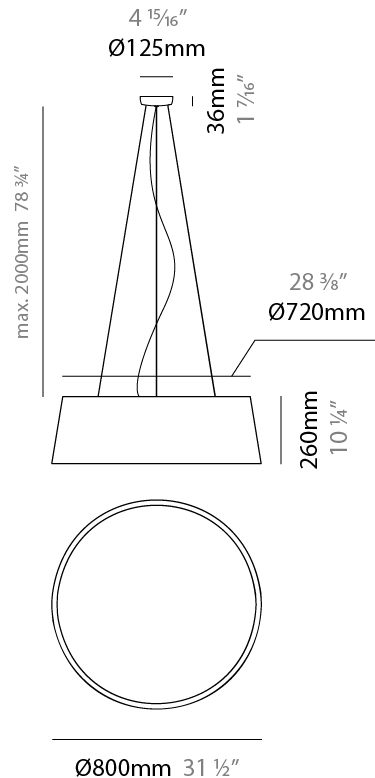

base number _____
Finish Options _____
Finish Options _____

1. To build a product code in our configurator select the specify button on the base model # product page
2. To build a manual product code on this datasheet choose from the options listed below in blue font and add the suffix to the base model #

GENERAL

Series: Drum _____
Brand: Ole _____
Division: Design _____
Mounting Type: Suspension _____
Mounting Location: Ceiling _____
Subcategory: Up/Down Light _____

PHYSICAL

Shape: Drum _____
Diameter (mm): 800 _____
Diameter (in): 31 1/2 _____
Height (mm): 260 _____
Height (in): 10 1/4 _____
Max. Overall Height (mm): 2260 _____
Max. Overall Height (in): 89 _____
Light Distribution: Direct / Indirect _____
Weight (kg): 4.6 _____
Weight (lbs): 10.12 _____
Fixture Finish: BEI / BLK / BLU / COG / DGN / GRY / MRN / MOC / MUS / OLV / SIL / STN / TER / WHI _____
Holder Finish: BLK _____
Fixture Material: Fabric Cord / Metal _____
Cable Details: 2000mm Cable _____
Upon Request: Other fabric cord colors available upon request (see downloadable finish chart) _____

ELECTRICAL

Number of Lamps: 4 _____
Lamp Type: LED Retrofit _____
Lamp Shape: A19 _____
Bulb Included: Bulb Not Included _____
Max. Wattage Per Lamp (W): 15 _____
Lamp Base: E26 _____
Input Voltage (V): 120 _____
Upon Request: 277Vac / GU24 _____

LED

OPTICAL

RATINGS AND CERTIFICATIONS

Certified By: Certified for North American Standards _____
IP rating: IP20 _____